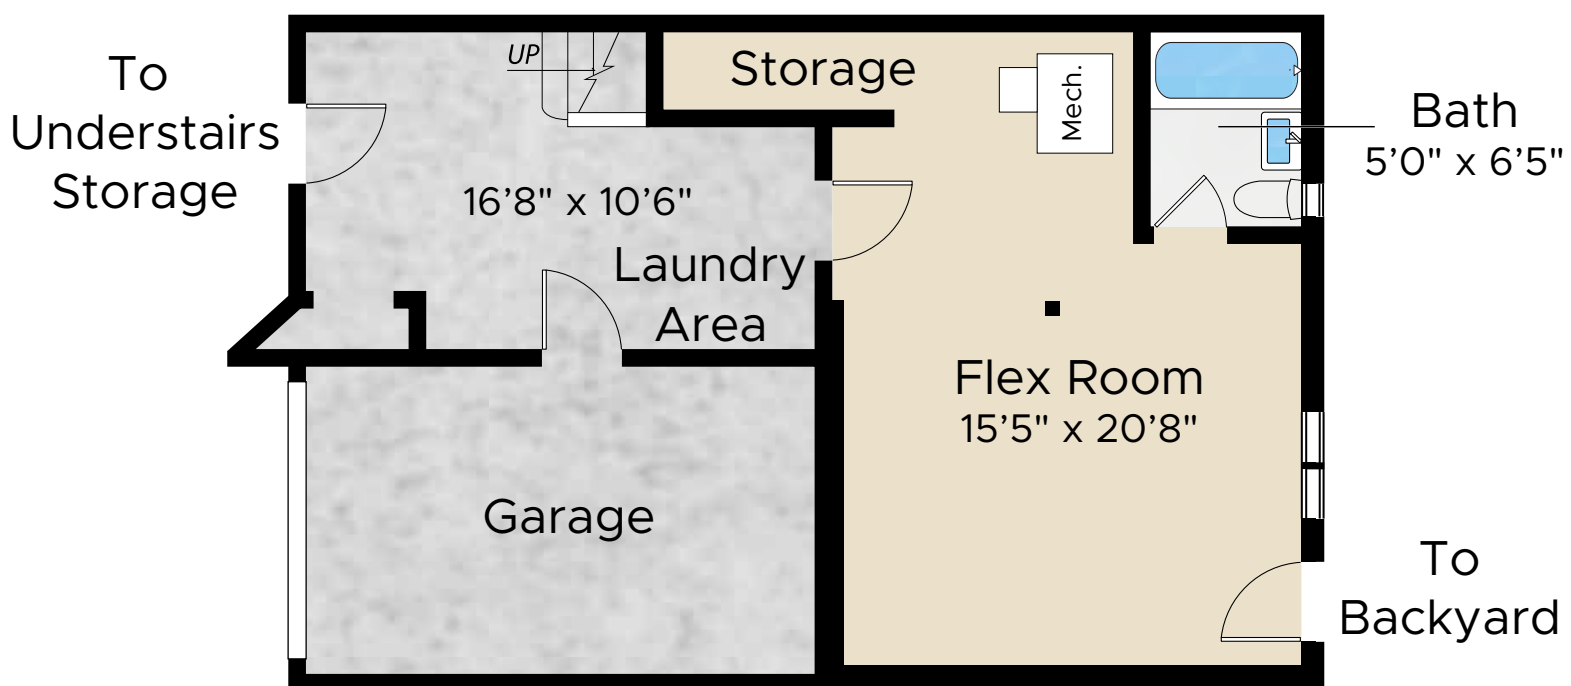

522 9TH AVENUE
SAN FRANCISCO

Upper Level

PROPERTY SQ FT INFORMATION

MEASUREMENTS CALCULATED TO THE EXTERIOR WALLS

LIVING SPACE: 2128 SQ FT

- * Lower Level: 558 Sq Ft
- * Main Level: 797 Sq Ft
- * Upper Level: 773 Sq Ft

Main Level

Lower Level

PRESENTED BY : HALEY TONE
DRE #: 01960477

CREATED ON APRIL 22, 2026

DISCLAIMER: RENDERING BY OPEN HOMES PHOTOGRAPHY. ALL MEASUREMENTS ARE APPROXIMATE AND MAY NOT BE EXACT. DO NOT RELY ON THE ACCURACY OF THIS FLOOR PLAN WHEN DETERMINING THE PRICE OF A PROPERTY OR MAKING DECISIONS REGARDING BUYING OR SELLING OF PROPERTIES WITHOUT INDEPENDENT VERIFICATION.