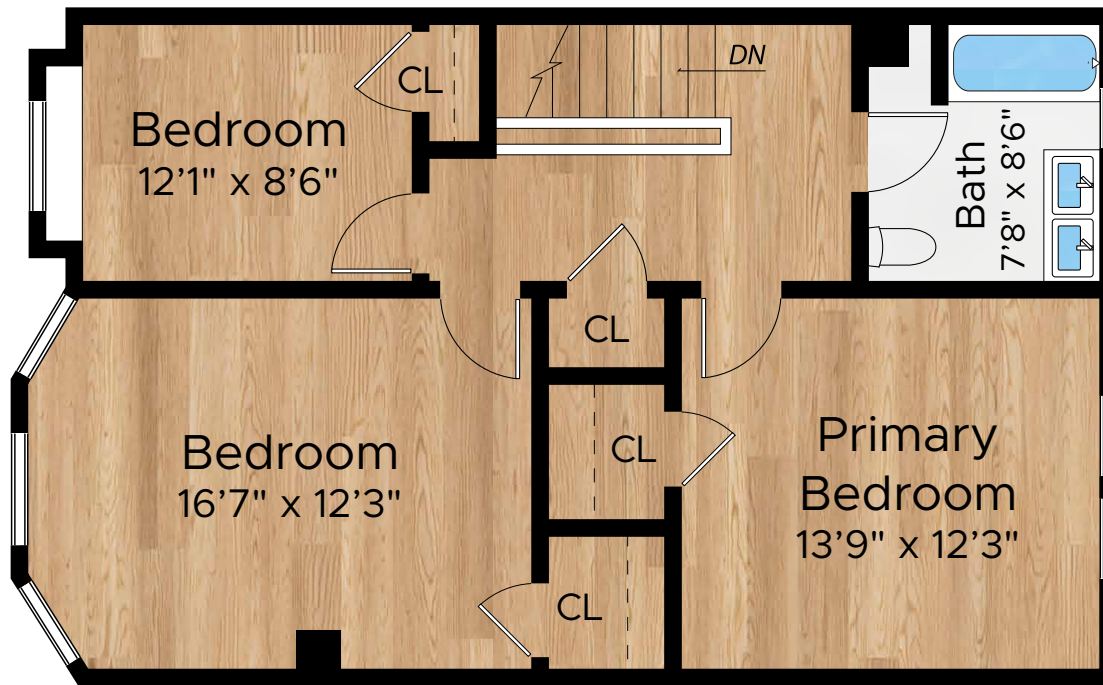

522 9TH AVENUE
SAN FRANCISCO

Upper Level

PROPERTY SQ FT INFORMATION

MEASUREMENTS CALCULATED TO THE EXTERIOR WALLS

LIVING SPACE: 2128 SQ FT

- * Lower Level: 558 Sq Ft
- * Main Level: 797 Sq Ft
- * Upper Level: 773 Sq Ft

Main Level

Lower Level

PRESENTED BY : HALEY TONE
DRE #: 01960477

CREATED ON APRIL 22, 2026

DISCLAIMER: RENDERING BY OPEN HOMES PHOTOGRAPHY. ALL MEASUREMENTS ARE APPROXIMATE AND MAY NOT BE EXACT. DO NOT RELY ON THE ACCURACY OF THIS FLOOR PLAN WHEN DETERMINING THE PRICE OF A PROPERTY OR MAKING DECISIONS REGARDING BUYING OR SELLING OF PROPERTIES WITHOUT INDEPENDENT VERIFICATION.