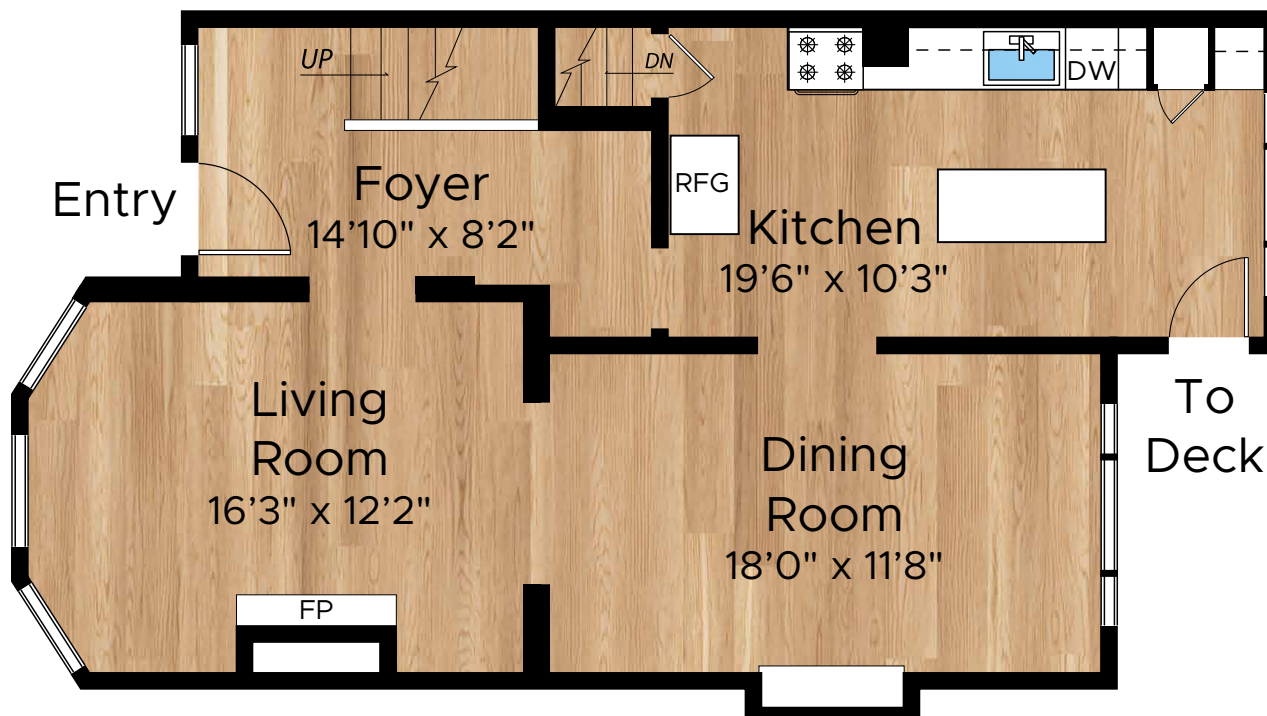

522 9TH AVENUE
SAN FRANCISCO

Upper Level

PROPERTY SQ FT INFORMATION

MEASUREMENTS CALCULATED TO THE EXTERIOR WALLS

LIVING SPACE: 2128 SQ FT

- * Lower Level: 558 Sq Ft
- * Main Level: 797 Sq Ft
- * Upper Level: 773 Sq Ft

Main Level

Lower Level

PRESENTED BY : HALEY TONE
DRE #: 01960477

CREATED ON APRIL 22, 2026

DISCLAIMER: RENDERING BY OPEN HOMES PHOTOGRAPHY. ALL MEASUREMENTS ARE APPROXIMATE AND MAY NOT BE EXACT. DO NOT RELY ON THE ACCURACY OF THIS FLOOR PLAN WHEN DETERMINING THE PRICE OF A PROPERTY OR MAKING DECISIONS REGARDING BUYING OR SELLING OF PROPERTIES WITHOUT INDEPENDENT VERIFICATION.